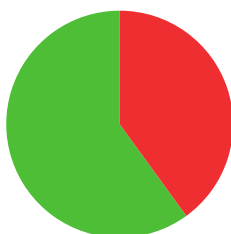

SAMET CAN YAKALI

 **TURKEY**

AGE: **23**

WORLD RANKING: **85** (CM)

HIGHEST WR: **9** (CM 22 May 2017)

9.6

AVERAGE ARROW
(TWO YEAR PERIOD)

28/47 (60%)

MATCH WINS

3/6 (50%)

TIEBREAK WINS

0

SEASON BEST

705

CAREER BEST

QUALIFICATION