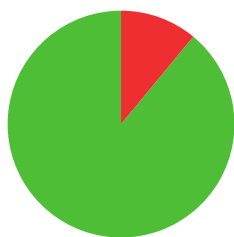

# SAMULI PIIPPO

 FINLAND

AGE: **39**

WORLD RANKING: **67** (RM)

HIGHEST WR: **49** (RM 13 March 2017)

**8.9**

AVERAGE ARROW  
(TWO YEAR PERIOD)

**13/25** (52%)

MATCH WINS

**2/4** (50%)

TIEBREAK WINS

data taken from outdoor archery competitions at 70 metres

**648**

SEASON BEST

**661**

CAREER BEST