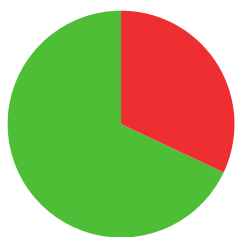

## SUE SUNDHEIM

 NEW ZEALAND

AGE:

WORLD RANKING: **613** (RW)  
HIGHEST WR: **204** (RW 9 July 2013)

**6.8**

AVERAGE ARROW  
(TWO YEAR PERIOD)

**1/2** (50%)

MATCH WINS