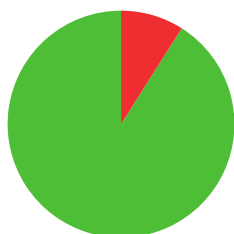

# MICHAEL SANNA

 FRANCE

AGE: **24**

WORLD RANKING: **302** (RM)  
HIGHEST WR: **130** (RM 4 July 2016)

**9.1**

AVERAGE ARROW  
(TWO YEAR PERIOD)

**10/18** (56%)

MATCH WINS

**1/4** (25%)

TIEBREAK WINS

**0**

SEASON BEST

**650**

CAREER BEST

QUALIFICATION

data taken from outdoor archery competitions at 70 metres