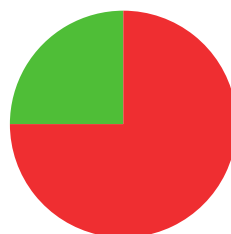

# MICHAEL SANNA

 FRANCE

AGE: **24**

WORLD RANKING: **302** (RM)  
HIGHEST WR: **130** (RM 4 July 2016)

**9.1**

AVERAGE ARROW  
(TWO YEAR PERIOD)

**10/18** (56%)

MATCH WINS

**1/4** (25%)

TIEBREAK WINS

**0**

SEASON BEST

**650**

CAREER BEST

QUALIFICATION

data taken from outdoor archery competitions at 70 metres