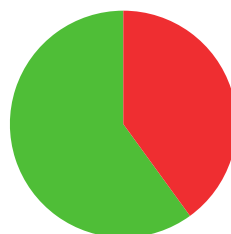

TIMO BEGA

 LUXEMBOURG

AGE: 20

WORLD RANKING: **155** (CM)
HIGHEST WR: **130** (CM 8 May 2017)

9.4

AVERAGE ARROW
(TWO YEAR PERIOD)

8/19 (42%)

MATCH WINS

3/5 (60%)

TIEBREAK WINS

690

SEASON BEST

690

CAREER BEST

QUALIFICATION

data taken from outdoor archery competitions at 50 metres