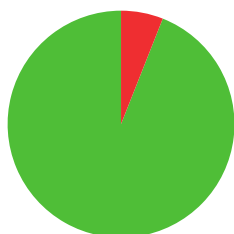

TIMO BEGA

 LUXEMBOURG

AGE: 20

WORLD RANKING: **155** (CM)
HIGHEST WR: **130** (CM 8 May 2017)

9.4

AVERAGE ARROW
(TWO YEAR PERIOD)

8/19 (42%)

MATCH WINS

3/5 (60%)

TIEBREAK WINS

690

SEASON BEST

690

CAREER BEST

QUALIFICATION

data taken from outdoor archery competitions at 50 metres