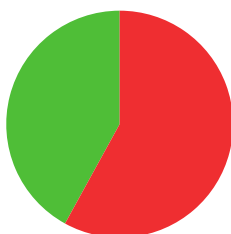

TIMO BEGA

 LUXEMBOURG

AGE: 20

WORLD RANKING: **155** (CM)
HIGHEST WR: **130** (CM 8 May 2017)

9.4

AVERAGE ARROW
(TWO YEAR PERIOD)

8/19 (42%)

MATCH WINS

3/5 (60%)

TIEBREAK WINS

690

SEASON BEST

690

CAREER BEST

QUALIFICATION

data taken from outdoor archery competitions at 50 metres