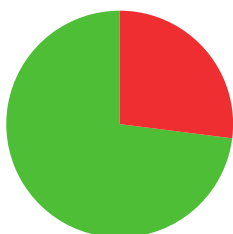

## MD RUMAN SHANA

 BANGLADESH

AGE: **24**

WORLD RANKING: **10** (RM)

HIGHEST WR: **10** (RM 16 September 2019)

**9.2**

AVERAGE ARROW  
(TWO YEAR PERIOD)

**32/44** (73%)

MATCH WINS

**2/3** (67%)

TIEBREAK WINS

data taken from outdoor archery competitions at 70 metres

**681**

SEASON BEST

**681**

CAREER BEST