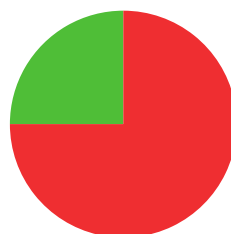

LUCY MASON

 GREAT BRITAIN

AGE: **19**

WORLD RANKING: **51** (CW)
HIGHEST WR: **47** (CW 19 August 2019)

9.5

AVERAGE ARROW
(TWO YEAR PERIOD)

21/37 (57%)

MATCH WINS

1/4 (25%)

TIEBREAK WINS

687

SEASON BEST

687

CAREER BEST

QUALIFICATION

data taken from outdoor archery competitions at 50 metres