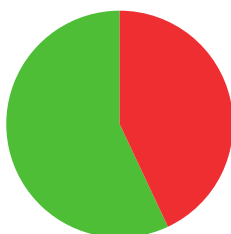

LUCY MASON

 GREAT BRITAIN

AGE: **19**

WORLD RANKING: **51** (CW)
HIGHEST WR: **47** (CW 19 August 2019)

9.5

AVERAGE ARROW
(TWO YEAR PERIOD)

21/37 (57%)

MATCH WINS

1/4 (25%)

TIEBREAK WINS

687

SEASON BEST

687

CAREER BEST

QUALIFICATION

data taken from outdoor archery competitions at 50 metres