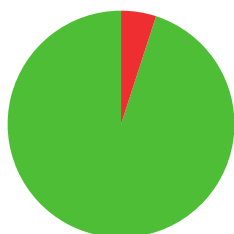

LUCY MASON

 GREAT BRITAIN

AGE: **19**

WORLD RANKING: **51** (CW)
HIGHEST WR: **47** (CW 19 August 2019)

9.5

AVERAGE ARROW
(TWO YEAR PERIOD)

21/37 (57%)

MATCH WINS

1/4 (25%)

TIEBREAK WINS

687

SEASON BEST

687

CAREER BEST

QUALIFICATION

data taken from outdoor archery competitions at 50 metres