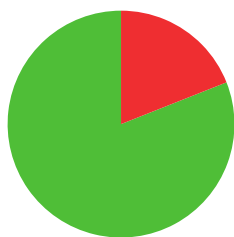

MINA SIBALIC

 MONTENEGRO

AGE: **22**

WORLD RANKING: **302** (RW)

HIGHEST WR: **281** (RW 1 July 2019)

8.1

AVERAGE ARROW
(TWO YEAR PERIOD)

0/3 (0%)

MATCH WINS

0/0 (0%)

TIEBREAK WINS

581

SEASON BEST

581

CAREER BEST

QUALIFICATION