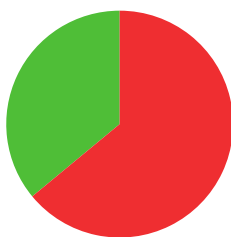

GISELE ESPOSITO MELETI

 BRAZIL

AGE: 27

WORLD RANKING: **195** (CW)
HIGHEST WR: **45** (CW 8 May 2017)

9.2

AVERAGE ARROW
(TWO YEAR PERIOD)

4/11 (36%)

MATCH WINS