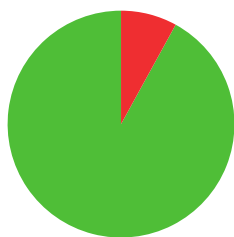

GISELE ESPOSITO MELETI

 BRAZIL

AGE: 27

WORLD RANKING: **195** (CW)
HIGHEST WR: **45** (CW 8 May 2017)

9.2

AVERAGE ARROW
(TWO YEAR PERIOD)

4/11 (36%)

MATCH WINS

0/1 (0%)

TIEBREAK WINS

673

SEASON BEST

686

CAREER BEST

QUALIFICATION

data taken from outdoor archery competitions at 50 metres