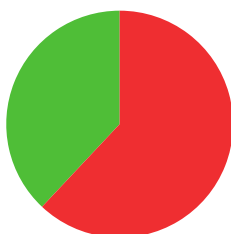

GHENADI IEPURI

 ROMANIA

AGE: 47

WORLD RANKING: **180** (RM)
HIGHEST WR: **119** (RM 11 March 2019)

8.8

AVERAGE ARROW
(TWO YEAR PERIOD)

5/13 (38%)

MATCH WINS

0/2 (0%)

TIEBREAK WINS

646

SEASON BEST

651

CAREER BEST

QUALIFICATION

data taken from outdoor archery competitions at 70 metres