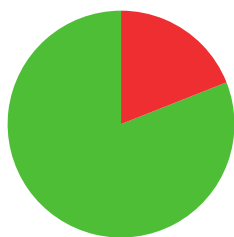

# EMMA DAVIS

 GREAT BRITAIN

AGE: 28

WORLD RANKING: **295** (RW)

HIGHEST WR: **263** (RW 1 July 2019)

**8.1**

AVERAGE ARROW  
(TWO YEAR PERIOD)

**0/3** (0%)

MATCH WINS

**0/0** (0%)

TIEBREAK WINS

**0**

SEASON BEST

**590**

CAREER BEST

QUALIFICATION