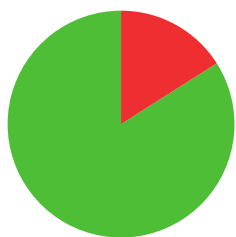

MELISSA SPINOCCHIA

 AUSTRALIA

AGE: **43**

WORLD RANKING: **310** (RW)

HIGHEST WR: **289** (RW 10 December 2018)

8.4

AVERAGE ARROW
(TWO YEAR PERIOD)

1/2 (50%)

MATCH WINS

0/0 (0%)

TIEBREAK WINS

0

SEASON BEST

603

CAREER BEST

QUALIFICATION