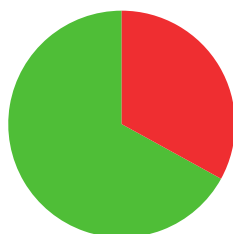

XING YIFEI

 PEOPLE'S REPUBLIC OF CHINA

AGE: **40**

WORLD RANKING: **250** (CM)
HIGHEST WR: **122** (CM 9 July 2018)

9.4

AVERAGE ARROW
(TWO YEAR PERIOD)

4/6 (67%)

MATCH WINS

0/1 (0%)

TIEBREAK WINS

0

SEASON BEST

696

CAREER BEST

QUALIFICATION

data taken from outdoor archery competitions at 50 metres