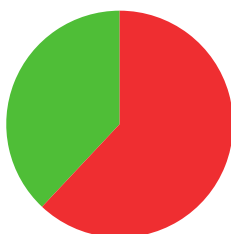

SATAPORN ARTSALEE

 THAILAND

AGE: **16**

WORLD RANKING: **135** (RW)
HIGHEST WR: **135** (RW 1 April 2020)

8.3

AVERAGE ARROW
(TWO YEAR PERIOD)

3/8 (38%)

MATCH WINS

0/1 (0%)

TIEBREAK WINS

0

SEASON BEST

641

CAREER BEST

QUALIFICATION

data taken from outdoor archery competitions at 70 metres