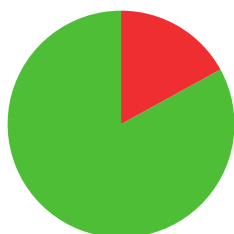

SATAPORN ARTSALEE

 THAILAND

AGE: **16**

WORLD RANKING: **135** (RW)
HIGHEST WR: **135** (RW 1 April 2020)

8.3

AVERAGE ARROW
(TWO YEAR PERIOD)

3/8 (38%)

MATCH WINS

0/1 (0%)

TIEBREAK WINS

0

SEASON BEST

641

CAREER BEST

QUALIFICATION

data taken from outdoor archery competitions at 70 metres