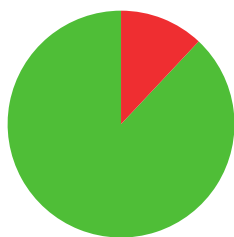

ELSA JIMENA PAIZ GARCIA

 GUATEMALA

AGE: **18**

WORLD RANKING: **314** (CW) - **512** (RW)

HIGHEST WR: **251** (CW 16 March 2020) - **340** (RW 9 July 2018)

8.8

AVERAGE ARROW
(TWO YEAR PERIOD)

/ (%)

MATCH WINS

/ (%)

TIEBREAK WINS

0

SEASON BEST

641

CAREER BEST

QUALIFICATION