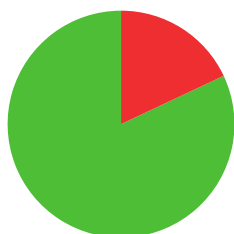

PYAE SONE HNIN

 MYANMAR

AGE: **17**

WORLD RANKING: **361** (RW)
HIGHEST WR: **310** (RW 16 September 2019)

8.2

AVERAGE ARROW
(TWO YEAR PERIOD)

2/7 (29%)

MATCH WINS

2/2 (100%)

TIEBREAK WINS

0

SEASON BEST

628

CAREER BEST

QUALIFICATION

data taken from outdoor archery competitions at 70 metres