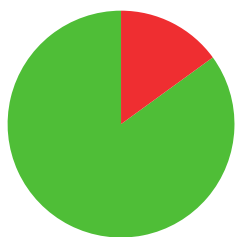

SHINOHARA AYA

 JAPAN

AGE: **36**

WORLD RANKING: **19** (WW1) - **69** (CWO)

HIGHEST WR: **16** (WW1 16 April 2019) - **46** (CWO 10 October 2018)

8.5

AVERAGE ARROW
(TWO YEAR PERIOD)

1/3 (33%)

MATCH WINS

0/0 (0%)

TIEBREAK WINS

612

SEASON BEST

612

CAREER BEST

QUALIFICATION