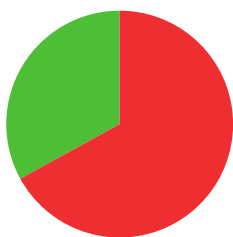

SHINOHARA AYA

 JAPAN

AGE: **36**

WORLD RANKING: **19** (WW1) - **69** (CWO)

HIGHEST WR: **16** (WW1 16 April 2019) - **46** (CWO 10 October 2018)

8.5

AVERAGE ARROW
(TWO YEAR PERIOD)

1/3 (33%)

MATCH WINS

0/0 (0%)

TIEBREAK WINS

612

SEASON BEST

612

CAREER BEST

QUALIFICATION