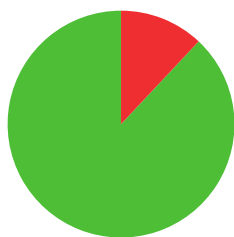

CAMILA CELIS SEPULVEDA

 CHILE

AGE: **32**

WORLD RANKING: **182** (CW)
HIGHEST WR: **182** (CW 1 April 2020)

8.8

AVERAGE ARROW
(TWO YEAR PERIOD)

/ (%)

MATCH WINS

/ (%)

TIEBREAK WINS

0

SEASON BEST

644

CAREER BEST

QUALIFICATION

data taken from outdoor archery competitions at 50 metres