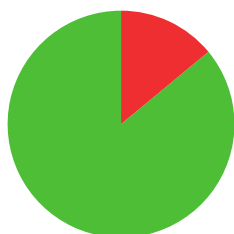

MATSUSHITA CHIHARU

 JAPAN

AGE: **19**

WORLD RANKING:
HIGHEST WR:

8.6

AVERAGE ARROW
(TWO YEAR PERIOD)

1/2 (50%)

MATCH WINS

0/0 (0%)

TIEBREAK WINS

610

SEASON BEST

610

CAREER BEST

QUALIFICATION

BIOGRAPHY