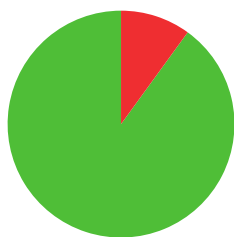

CASTILLO NATALIA PAOLA

 ARGENTINA

AGE: **46**

WORLD RANKING: **210** (CW)
HIGHEST WR: **210** (CW 1 April 2020)

9

AVERAGE ARROW
(TWO YEAR PERIOD)

/ (%)

MATCH WINS

/ (%)

TIEBREAK WINS

0

SEASON BEST

657

CAREER BEST

QUALIFICATION

data taken from outdoor archery competitions at 50 metres