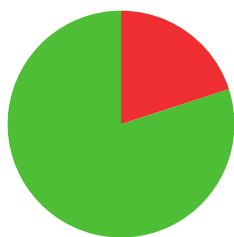

# MONICA REIS

 BRAZIL

AGE: **40**

WORLD RANKING: **383** (RW)  
HIGHEST WR: **383** (RW 1 April 2020)

**8**

AVERAGE ARROW  
(TWO YEAR PERIOD)

/ (%)

MATCH WINS

/ (%)

TIEBREAK WINS

**0**

SEASON BEST

**591**

CAREER BEST

QUALIFICATION

data taken from outdoor archery competitions at 70 metres