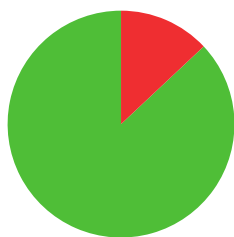

REBECCA LISBOA

 BRAZIL

AGE: **17**

WORLD RANKING: **244** (CW)
HIGHEST WR: **244** (CW 1 April 2020)

8.7

AVERAGE ARROW
(TWO YEAR PERIOD)

/ (%)

MATCH WINS

/ (%)

TIEBREAK WINS

0

SEASON BEST

636

CAREER BEST

QUALIFICATION

data taken from outdoor archery competitions at 50 metres