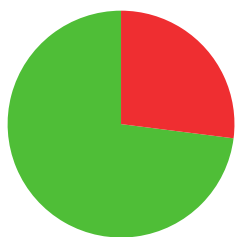

# PHUMMALI WACHIRAYA

 THAILAND

AGE: **16**

WORLD RANKING: **411** (RW)

HIGHEST WR: **411** (RW 1 April 2020)

**7.3**

AVERAGE ARROW  
(TWO YEAR PERIOD)

**0/1** (0%)

MATCH WINS

**0/0** (0%)

TIEBREAK WINS

**525**

SEASON BEST

**525**

CAREER BEST

QUALIFICATION