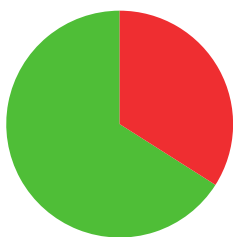

SERGIO PAGNI

 ITALY

AGE: **40**

WORLD RANKING: **8** (CM)
HIGHEST WR: **1** (CM 18 June 2008)

9.7

AVERAGE ARROW
(TWO YEAR PERIOD)

165/250 (66%)

MATCH WINS

20/29 (69%)

TIEBREAK WINS

data taken from outdoor archery competitions at 50 metres

702

SEASON BEST

714

CAREER BEST

QUALIFICATION