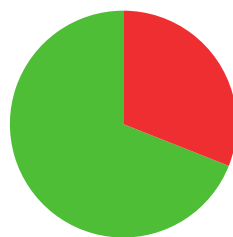

SERGIO PAGNI

 ITALY

AGE: **40**

WORLD RANKING: **8** (CM)
HIGHEST WR: **1** (CM 18 June 2008)

9.7

AVERAGE ARROW
(TWO YEAR PERIOD)

165/250 (66%)

MATCH WINS

20/29 (69%)

TIEBREAK WINS

data taken from outdoor archery competitions at 50 metres

702

SEASON BEST

714

CAREER BEST

QUALIFICATION