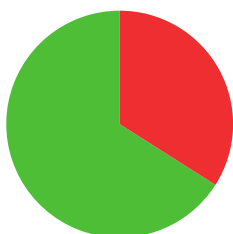

SEBASTIEN PEINEAU

 FRANCE

AGE: **31**

WORLD RANKING: **4** (CM)

HIGHEST WR: **1** (CM 13 September 2015)

9.7

AVERAGE ARROW
(TWO YEAR PERIOD)

59/90 (66%)

MATCH WINS

4/6 (67%)

TIEBREAK WINS

data taken from outdoor archery competitions at 50 metres

707

SEASON BEST

713

CAREER BEST