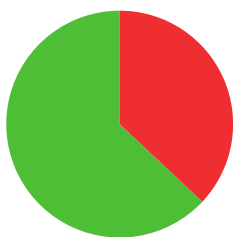

# SEBASTIEN PEINEAU

 FRANCE

AGE: **31**

WORLD RANKING: **4** (CM)

HIGHEST WR: **1** (CM 13 September 2015)

**9.7**

AVERAGE ARROW  
(TWO YEAR PERIOD)

**60/95** (63%)

MATCH WINS

**4/7** (57%)

TIEBREAK WINS

**695**

SEASON BEST

**713**

CAREER BEST

QUALIFICATION