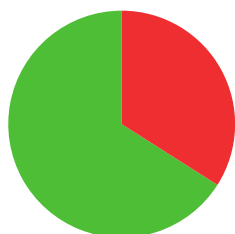

SEBASTIEN PEINEAU

 FRANCE

AGE: **31**

WORLD RANKING: **4** (CM)
HIGHEST WR: **1** (CM 28 March 2016)

9.7

AVERAGE ARROW
(TWO YEAR PERIOD)

57/87 (66%)

MATCH WINS

3/5 (60%)

TIEBREAK WINS

data taken from outdoor archery competitions at 50 metres

707

SEASON BEST

713

CAREER BEST

QUALIFICATION