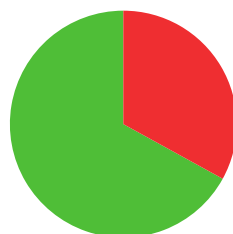

SEBASTIEN PEINEAU

 FRANCE

AGE: **31**

WORLD RANKING: **4** (CM)

HIGHEST WR: **1** (CM 13 September 2015)

9.7

AVERAGE ARROW
(TWO YEAR PERIOD)

59/90 (66%)

MATCH WINS

4/6 (67%)

TIEBREAK WINS

data taken from outdoor archery competitions at 50 metres

707

SEASON BEST

713

CAREER BEST