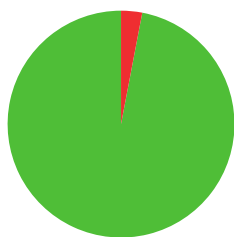

# SEBASTIEN PEINEAU

 FRANCE

AGE: **31**

WORLD RANKING: **4** (CM)

HIGHEST WR: **1** (CM 13 September 2015)

**9.7**

AVERAGE ARROW  
(TWO YEAR PERIOD)

**60/95** (63%)

MATCH WINS

**4/7** (57%)

TIEBREAK WINS

**695**

SEASON BEST

**713**

CAREER BEST

QUALIFICATION