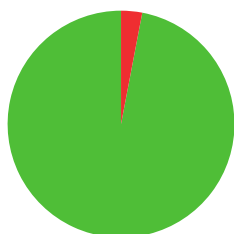

SEBASTIEN PEINEAU

 FRANCE

AGE: **31**

WORLD RANKING: **4** (CM)
HIGHEST WR: **1** (CM 28 March 2016)

9.7

AVERAGE ARROW
(TWO YEAR PERIOD)

57/87 (66%)

MATCH WINS

3/5 (60%)

TIEBREAK WINS

data taken from outdoor archery competitions at 50 metres

707

SEASON BEST

713

CAREER BEST

QUALIFICATION

HOBBIES: -

ARCHERY STATS

RIGHTHANDED
ARROW LENGTH:
27"/68.6 CM
DRAW WEIGHT:
59LBS/26.8 KG

MEDALS - OUTDOOR ARCHERY

WORLD ARCHERY CHAMPIONSHIPS: (CAPS: 2) **1 GOLD** (INDIVIDUAL - 2017)
WORLD CUP FINAL: (CAPS: 2)
WORLD CUP STAGE: (CAPS: 20) **5 GOLD** (INDIVIDUAL - 2015, 2015, 2014; TEAM - 2018, 2016), **4 BRONZE**
(INDIVIDUAL - 2018; TEAM - 2018, 2017, 2016)
WORLD GAMES: (CAPS: 1)
EUROPEAN OUTDOOR CHAMPIONSHIPS: (CAPS: 2) **2 BRONZE** (INDIVIDUAL - 2014; TEAM - 2016)