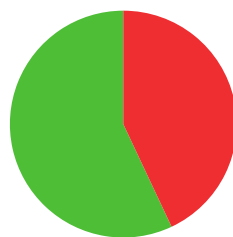

# SEBASTIEN PEINEAU

 FRANCE

AGE: **31**

WORLD RANKING: **4** (CM)

HIGHEST WR: **1** (CM 13 September 2015)

**9.7**

AVERAGE ARROW  
(TWO YEAR PERIOD)

**60/95** (63%)

MATCH WINS

**4/7** (57%)

TIEBREAK WINS

**695**

SEASON BEST

**713**

CAREER BEST

QUALIFICATION