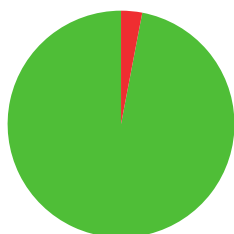

SEBASTIEN PEINEAU

 FRANCE

AGE: **31**

WORLD RANKING: **4** (CM)

HIGHEST WR: **1** (CM 13 September 2015)

9.7

AVERAGE ARROW
(TWO YEAR PERIOD)

59/90 (66%)

MATCH WINS

4/6 (67%)

TIEBREAK WINS

data taken from outdoor archery competitions at 50 metres

707

SEASON BEST

713

CAREER BEST