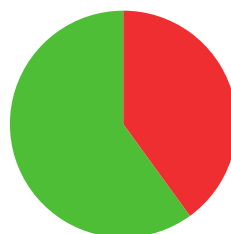

SEBASTIEN PEINEAU

 FRANCE

AGE: **31**

WORLD RANKING: **4** (CM)
HIGHEST WR: **1** (CM 28 March 2016)

9.7

AVERAGE ARROW
(TWO YEAR PERIOD)

57/87 (66%)

MATCH WINS

3/5 (60%)

TIEBREAK WINS

data taken from outdoor archery competitions at 50 metres

707

SEASON BEST

713

CAREER BEST

QUALIFICATION