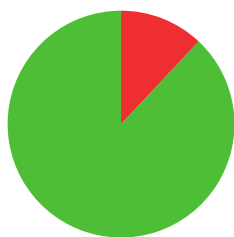

## MIMIS EL HELALI

 **CYPRUS**

AGE: **33**

WORLD RANKING: **226** (RM)  
HIGHEST WR: **127** (RM 6 November 2010)

**8.8**

AVERAGE ARROW  
(TWO YEAR PERIOD)

**3/12** (25%)

MATCH WINS

**0/0** (0%)

TIEBREAK WINS

**647**

SEASON BEST

**648**

CAREER BEST

QUALIFICATION

data taken from outdoor archery competitions at 70 metres