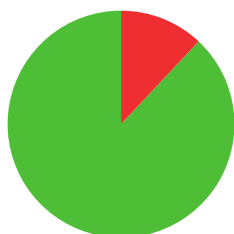

BOMBAYLA DEVI LAISHRAM

 INDIA

AGE: **33**

WORLD RANKING: **26** (RW)

HIGHEST WR: **14** (RW 27 October 2008)

8.8

AVERAGE ARROW
(TWO YEAR PERIOD)

61/102 (60%)

MATCH WINS

7/12 (58%)

TIEBREAK WINS

data taken from outdoor archery competitions at 70 metres

636

SEASON BEST

661

CAREER BEST