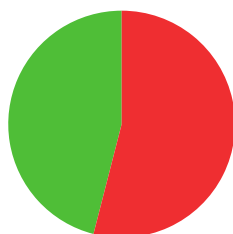

## ERIN MICKELBERRY

 UNITED STATES OF AMERICA

AGE: **33**

WORLD RANKING: **64** (RW)  
HIGHEST WR: **62** (RW 13 May 2019)

**8.7**

AVERAGE ARROW  
(TWO YEAR PERIOD)

**11/24** (46%)

MATCH WINS

**0/2** (0%)

TIEBREAK WINS

**654**

SEASON BEST

**654**

CAREER BEST

QUALIFICATION

data taken from outdoor archery competitions at 70 metres