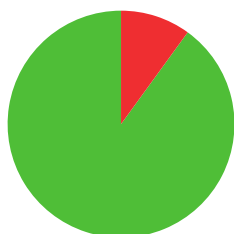

## ELENA RICHTER

 GERMANY

AGE: 30

WORLD RANKING: **24** (RW)  
HIGHEST WR: **6** (RW 11 August 2014)

**9**

AVERAGE ARROW  
(TWO YEAR PERIOD)

**76/124** (61%)

MATCH WINS

**7/15** (47%)

TIEBREAK WINS

data taken from outdoor archery competitions at 70 metres

**667**

SEASON BEST

**667**

CAREER BEST

QUALIFICATION