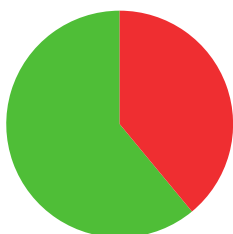

## ELENA RICHTER

 GERMANY

AGE: 30

WORLD RANKING: **24** (RW)  
HIGHEST WR: **6** (RW 11 August 2014)

**9**

AVERAGE ARROW  
(TWO YEAR PERIOD)

**76/124** (61%)

MATCH WINS

**7/15** (47%)

TIEBREAK WINS

data taken from outdoor archery competitions at 70 metres

**667**

SEASON BEST

**667**

CAREER BEST

QUALIFICATION