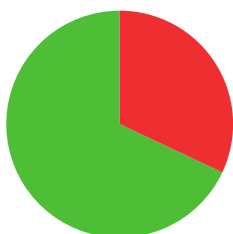

MIKE SCHLOESSER

 NETHERLANDS

AGE: 23

WORLD RANKING: **2** (CM)
HIGHEST WR: **1** (CM 24 April 2017)

9.8

AVERAGE ARROW
(TWO YEAR PERIOD)

88/130 (68%)

MATCH WINS

5/18 (28%)

TIEBREAK WINS

data taken from outdoor archery competitions at 50 metres

717

SEASON BEST

717

CAREER BEST

QUALIFICATION