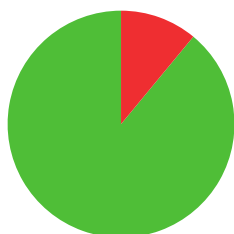

NISHIMURA SAHO

 JAPAN

AGE: 29

WORLD RANKING: **216** (RW)
HIGHEST WR: **118** (RW 9 July 2018)

8.9

AVERAGE ARROW
(TWO YEAR PERIOD)

5/11 (45%)

MATCH WINS

0/1 (0%)

TIEBREAK WINS

637

SEASON BEST

645

CAREER BEST

QUALIFICATION

data taken from outdoor archery competitions at 70 metres