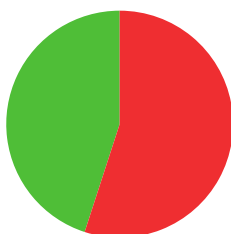

NISHIMURA SAHO

 JAPAN

AGE: 29

WORLD RANKING: **216** (RW)
HIGHEST WR: **118** (RW 9 July 2018)

8.9

AVERAGE ARROW
(TWO YEAR PERIOD)

5/11 (45%)

MATCH WINS

0/1 (0%)

TIEBREAK WINS

637

SEASON BEST

645

CAREER BEST

QUALIFICATION

data taken from outdoor archery competitions at 70 metres