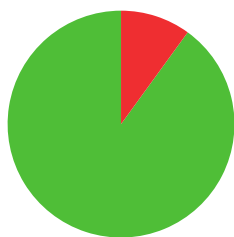

NANCY ELGIBILY

 EGYPT

AGE: **36**

WORLD RANKING: **179** (CW)
HIGHEST WR: **66** (CW 12 August 2016)

9

AVERAGE ARROW
(TWO YEAR PERIOD)

6/18 (33%)

MATCH WINS

0/1 (0%)

TIEBREAK WINS

0

SEASON BEST

685

CAREER BEST

QUALIFICATION

data taken from outdoor archery competitions at 50 metres